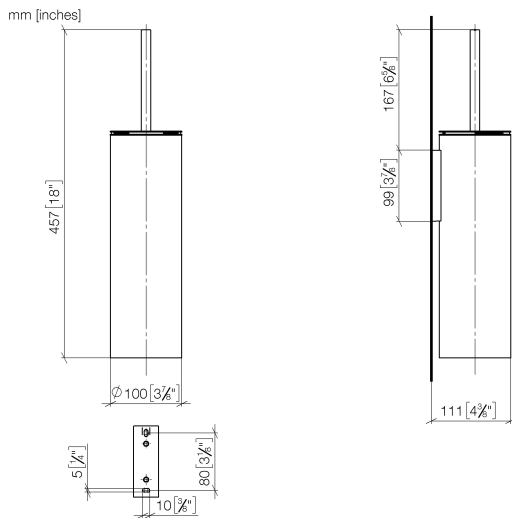

83 910 979

- brush, matte black
- width 100mm
- height 456 mm
- 110mm projection

Fits: MADISON, MEM, TARA, CL.1, LISSÉ,
VAIA, META, CYO

	Chrome	83 910 979-00
	Brushed Platinum	83 910 979-06
	Platinum	83 910 979-08
	Dark Chrome	83 910 979-19
	Light Gold	83 910 979-26
	Brushed Light Gold	83 910 979-27
	Brushed Durabronze (23kt Gold)	83 910 979-28
	Matte Black	83 910 979-33
	Brushed Bronze	83 910 979-42
	Brushed Champagne (22kt Gold)	83 910 979-46
	Brushed Chrome	83 910 979-93
	Brushed Dark Platinum	83 910 979-99

83 910 979

83 910 979

Parts for other finishes can be found here: Brushed Platinum

Spare parts list

No.	Item Number	Name	Quantity used	Delivery time
1	90 20 97 505 01-00	handle	1	10
2	90 18 50 601 00 90	brush	1	2
3	08 18 40 524 90	insert	1	2
4	90 30 30 014 00 90	screw	1	2
5	08 23 01 503-00	casing	1	10
6	05 30 31 025 00 90	fixing set	2	2
7	05 18 40 287 00 90	holder	1	2