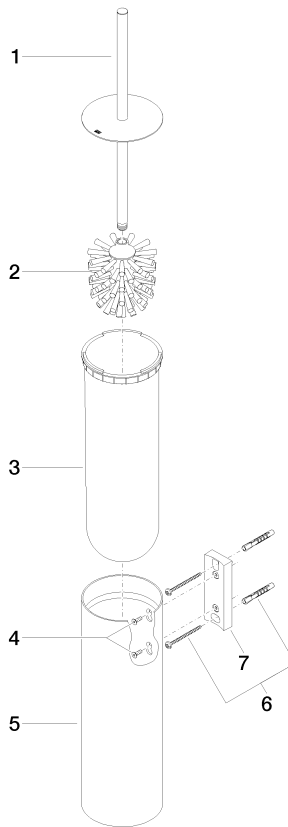

83 910 979

- brush, matte black
- width 100mm
- height 456 mm
- 110mm projection

Fits: MADISON, MEM, TARA, CL.1, LISSÉ,
VAIA, META, CYO

	Chrome	83 910 979-00
	Brushed Platinum	83 910 979-06
	Platinum	83 910 979-08
	Dark Chrome	83 910 979-19
	Light Gold	83 910 979-26
	Brushed Light Gold	83 910 979-27
	Brushed Durabronze (23kt Gold)	83 910 979-28
	Matte Black	83 910 979-33
	Brushed Bronze	83 910 979-42
	Brushed Champagne (22kt Gold)	83 910 979-46
	Brushed Chrome	83 910 979-93
	Brushed Dark Platinum	83 910 979-99

83 910 979

83 910 979

Parts for other finishes can be found here: Brushed Platinum

Spare parts list

No.	Item Number	Name	Quantity used	Delivery time
1	90 20 97 505 01-00	handle	1	10
2	90 18 50 601 00 90	brush	1	2
3	08 18 40 524 90	insert	1	2
4	90 30 30 014 00 90	screw	1	2
5	08 23 01 503-00	casing	1	10
6	05 30 31 025 00 90	fixing set	2	2
7	05 18 40 287 00 90	holder	1	2